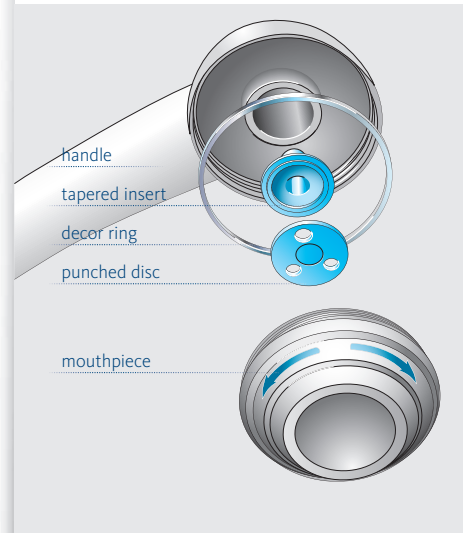

The Novolence® shower head has three accurately calculated orifice outlets. That makes the »Novolence Shower Head« insensitive against limescale and blockage. This construction ensures that the water jet is mixed with much oxygen, also at low pressure, and makes the jet very comfortable and smooth so that the user will not recognize a difference to an ordinary shower head.

Moreover, flow rate and shower pattern can be adjusted according to your personal preference by changing the turbulence and punched disc (2, 3, 4 or 12 holes as required).

Spray pattern:

## Dimensions:

model	tapered insert	disc (number of holes)	flow volume
201x	big	3	12 l/min
202x	small	3	7,8 l/min
203x	big	12	11,6 l/min
204x	small	2	6,6 l/min
206x	big	4	9,5 l/min