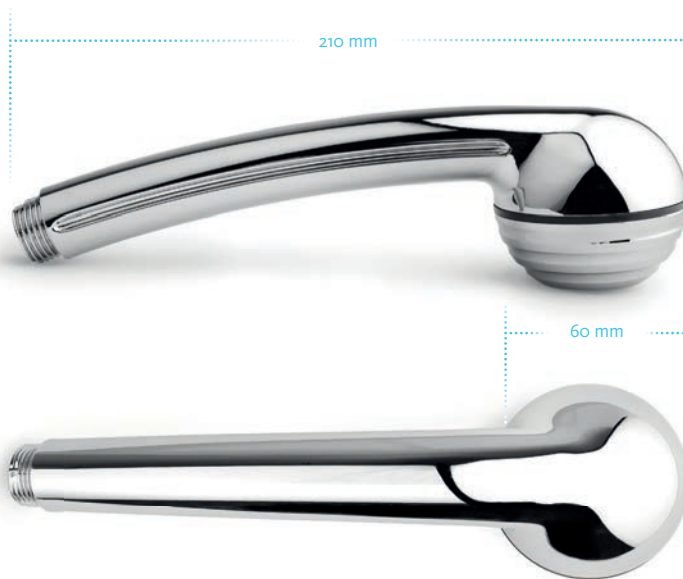

The Novolence® shower head ensures a maximum of comfort and a minimum of water consumption while having a shower. The innovative, patented 3-hole-nozzle made it possible to achieve a completely new level of performance regarding shower comfort and water jet characteristics.

The Novolence® shower head has three accurately calculated orifice outlets. That makes the »Novolence Shower Head« insensitive against limescale and blockage. This construction ensures that the water jet is mixed with much oxygen, also at low pressure, and makes the jet very comfortable and smooth so that the user will not recognize a difference to an ordinary shower head.

Moreover, flow rate and shower pattern can be adjusted according to your personal preference by changing the turbulence and punched disc (2, 3, 4 or 12 holes as required).

Spray pattern:

## Dimensions: